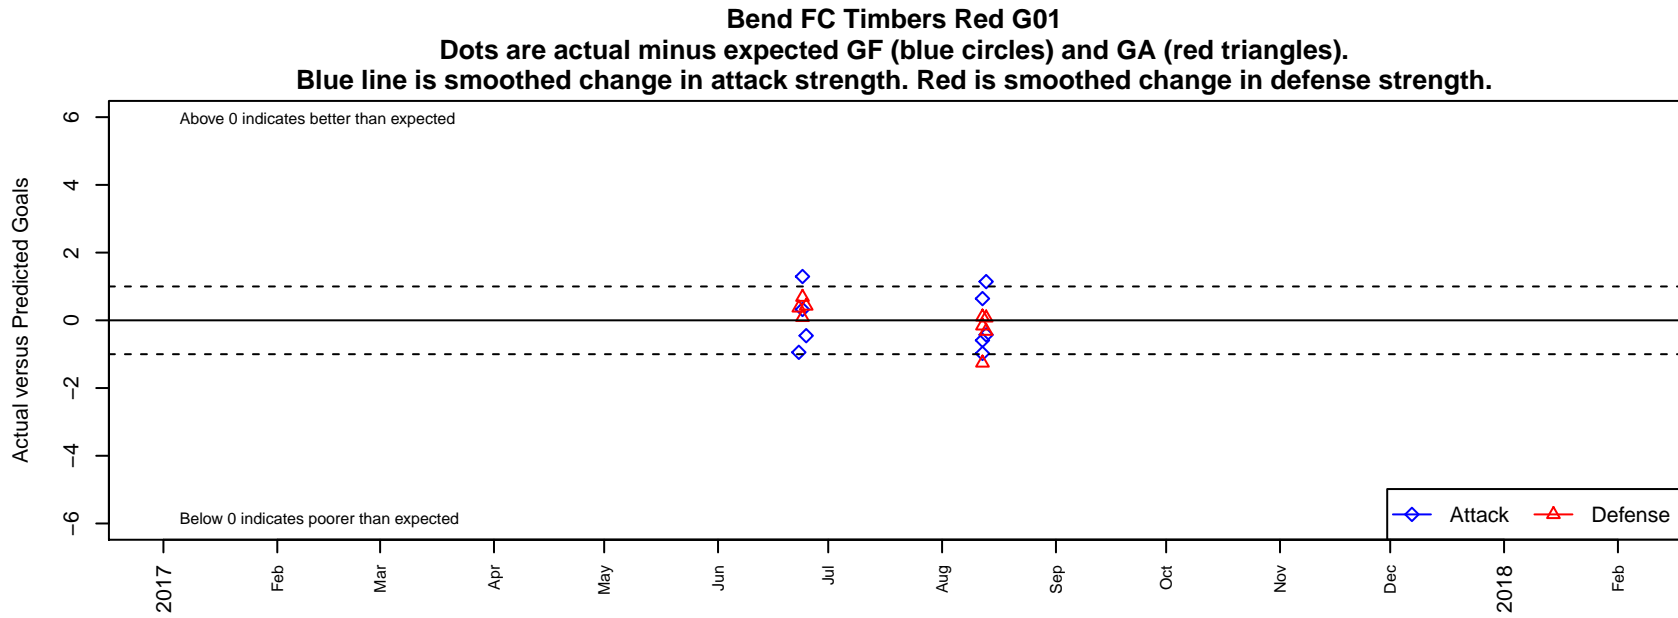

Bend FC Timbers Red G01

Bend FC
Bend, OR
G01 total strength=1552
attack=15.74 defense=11.65

alt names used:
BEND FC TIMBERS RED U12G (OR)

Venues played:
2017 Clash At the Border Super
2017 Bend Premier Cup Amandine Henry (U17)

**attack and defense variance (black dot)
relative to other teams
and top 10 in region**

**attack and defense rating
relative to others at age
and all opponents in last 13 months**

Performance relative to 13 month average