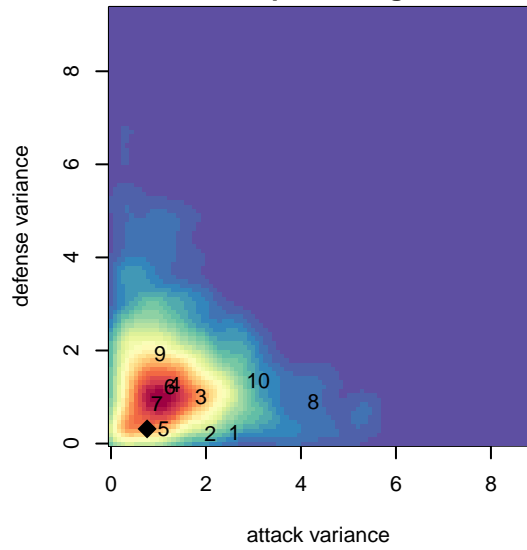

Bend FC Timbers Red G01

Bend FC
Bend, OR
G01 total strength=1552
attack=15.74 defense=11.65

alt names used:
BEND FC TIMBERS RED U12G (OR)

Venues played:
2017 Clash At the Border Super
2017 Bend Premier Cup Amandine Henry (U17)

**attack and defense variance (black dot)
relative to other teams
and top 10 in region**

**attack and defense rating
relative to others at age
and all opponents in last 13 months**

Performance relative to 13 month average